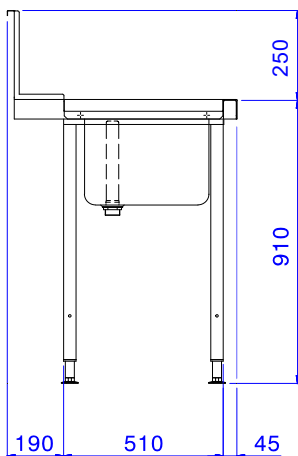

### Short Form Specification

**Item No.** \_\_\_\_\_

For hood type dishwashers. Constructed in 304 AISI stainless steel with backsplash mm250h. N. 2 square 40x40mm tubular legs on height-adjustable feet. Bowl size mm600x500x250h with overflow pipe and drain hole. Basket direction: from left to right.

### Sustainability

- Designed for 500x500 mm dishwashing racks (it is necessary to connect a rail to the table to avoid baskets from falling).

### Optional Accessories

- Undershef for Dishwasher table, 1200 mm PNC 865352
- Basket guide for Dishwasher table with bowl 600 mm for Hood Type and Rack Type Dishwasher PNC 865370
- Floor fastening kit for 2 square legs PNC 865386
- Single plastic drain syphon 2 " for Sinks PNC 895313

**APPROVAL:** \_\_\_\_\_

Front

Side

Top

**Key Information:**

<b>External dimensions, Width:</b>	
865315 (BHHPT6B12L)	1200 mm
<b>External dimensions, Depth:</b>	745 mm
<b>External dimensions, Height:</b>	1170 mm
<b>Net weight:</b>	8 kg
<b>Splashback Dimensions, Height:</b>	300 mm
<b>Basin dimensions:</b>	600x500x300h