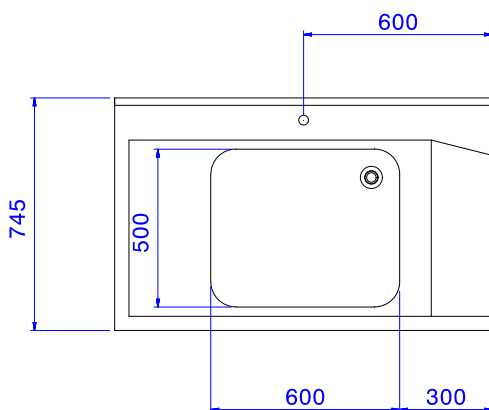

### Short Form Specification

**Item No.** \_\_\_\_\_

For hood type dishwashers. Constructed in 304 AISI stainless steel with backsplash mm250h. N. 2 square 40x40mm tubular legs on height-adjustable feet. Bowl size mm600x500x250h with overflow pipe and drain hole. Basket direction: from left to right.

### Construction

- Stainless steel feet 50 mm adjustable in height to ensure that tables drain back into the dishwasher.
- 700x500x300mm bowl available upon request.
- Included splashback to prevent water spatter.
- Deep anti-drip profiles completely folded with lower edge for safe and easy cleaning.
- All surfaces smooth with polished finish.
- 40x40 mm square tubular legs in AISI 304 stainless steel.
- 304 AISI stainless steel construction throughout.
- To be secured to the dishwasher and fitted with one pair of legs at the other end.

### Sustainability

- Designed for 500x500 mm dishwashing racks (it is necessary to connect a rail to the table to avoid baskets from falling).

**APPROVAL:** \_\_\_\_\_

Front

Side

Top

**Key Information:**

<b>External dimensions, Width:</b>	
865315 (BHHPT6B12L)	1200 mm
<b>External dimensions, Depth:</b>	745 mm
<b>External dimensions, Height:</b>	1170 mm
<b>Net weight:</b>	8 kg
<b>Splashback Dimensions, Height:</b>	300 mm
<b>Basin dimensions:</b>	600x500x300h