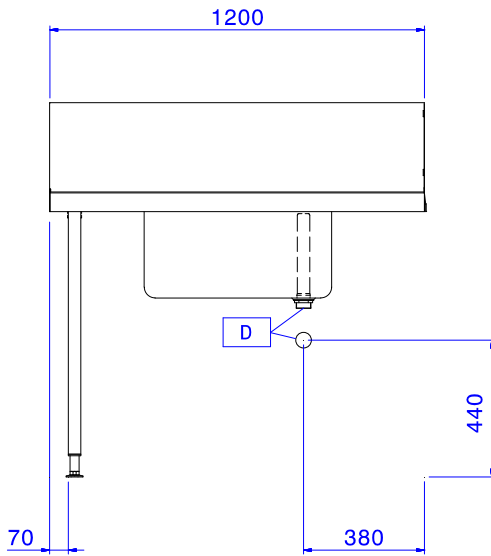

### Short Form Specification

**Item No.** \_\_\_\_\_

For hood type dishwashers. Constructed in 304 AISI stainless steel with backsplash mm250h. N. 2 square 40x40mm tubular legs on height-adjustable feet. Bowl size mm600x500x250h with overflow pipe and drain hole. Basket direction: from left to right.

### Construction

- Stainless steel feet 50 mm adjustable in height to ensure that tables drain back into the dishwasher.
- 700x500x300mm bowl available upon request.
- Included splashback to prevent water spatter.
- Deep anti-drip profiles completely folded with lower edge for safe and easy cleaning.
- All surfaces smooth with polished finish.
- 40x40 mm square tubular legs in AISI 304 stainless steel.
- 304 AISI stainless steel construction throughout.
- To be secured to the dishwasher and fitted with one pair of legs at the other end.

### Sustainability

- Designed for 500x500 mm dishwashing racks (it is necessary to connect a rail to the table to avoid baskets from falling).

**APPROVAL:** \_\_\_\_\_

Front

Side

Top

**Key Information:**

<b>External dimensions, Width:</b>	
865315 (BHHPT6B12L)	1200 mm
<b>External dimensions, Depth:</b>	745 mm
<b>External dimensions, Height:</b>	1170 mm
<b>Net weight:</b>	8 kg
<b>Splashback Dimensions, Height:</b>	300 mm
<b>Basin dimensions:</b>	600x500x300h